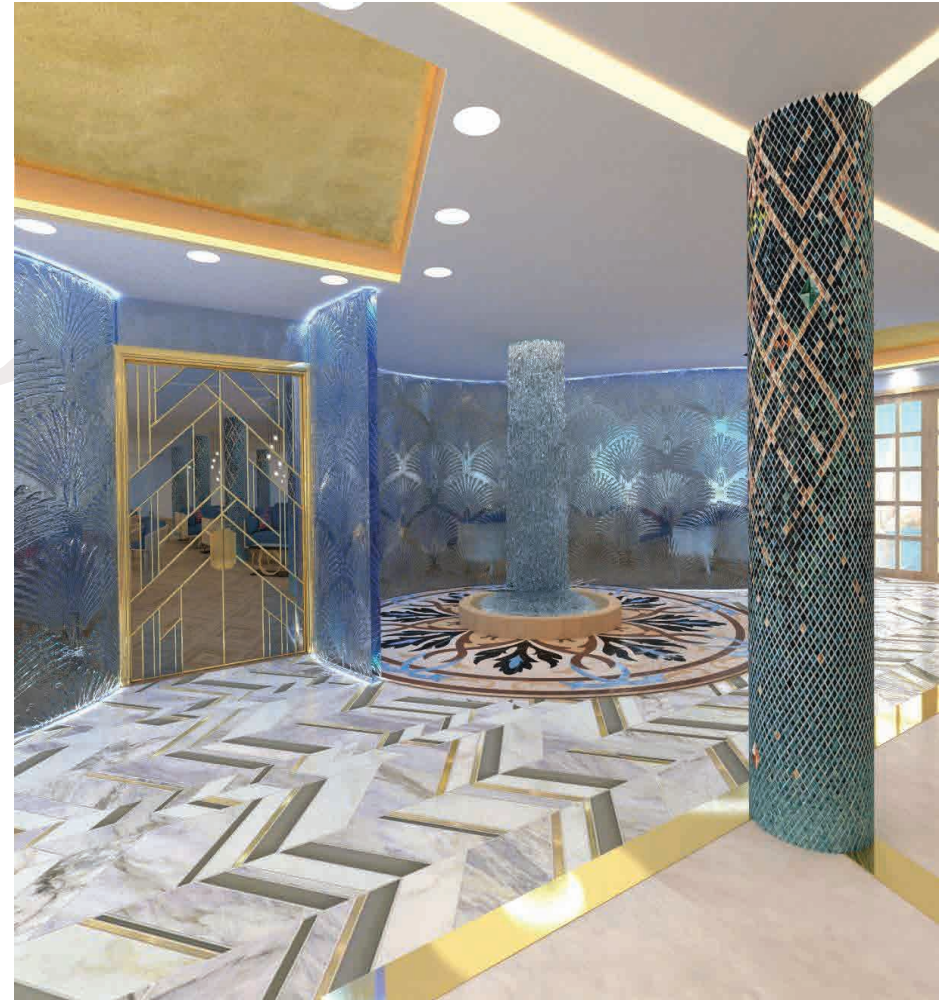

3- Consultant Engineer / Stalin El Ramly

With experience since 1968 (fine arts faculty)

EXPERIENCE RECORD

Established his own company (Start for integrated solutions)
For interior & exterior solutions and implementation since
1969 till 2015. Beside his work as a professor in many faculties
inside & outside Egypt till 2011.

4- Consultant Engineer / Ferial al askandrany

With experience since 1968 (fine arts faculty)

EXPERIENCE RECORD

She was a partner in (Start for integrated solutions) company
For interior & exterior solutions and implementation since
1969 till 2015. Beside her work as a professor in many faculties
in Egypt till 2011.