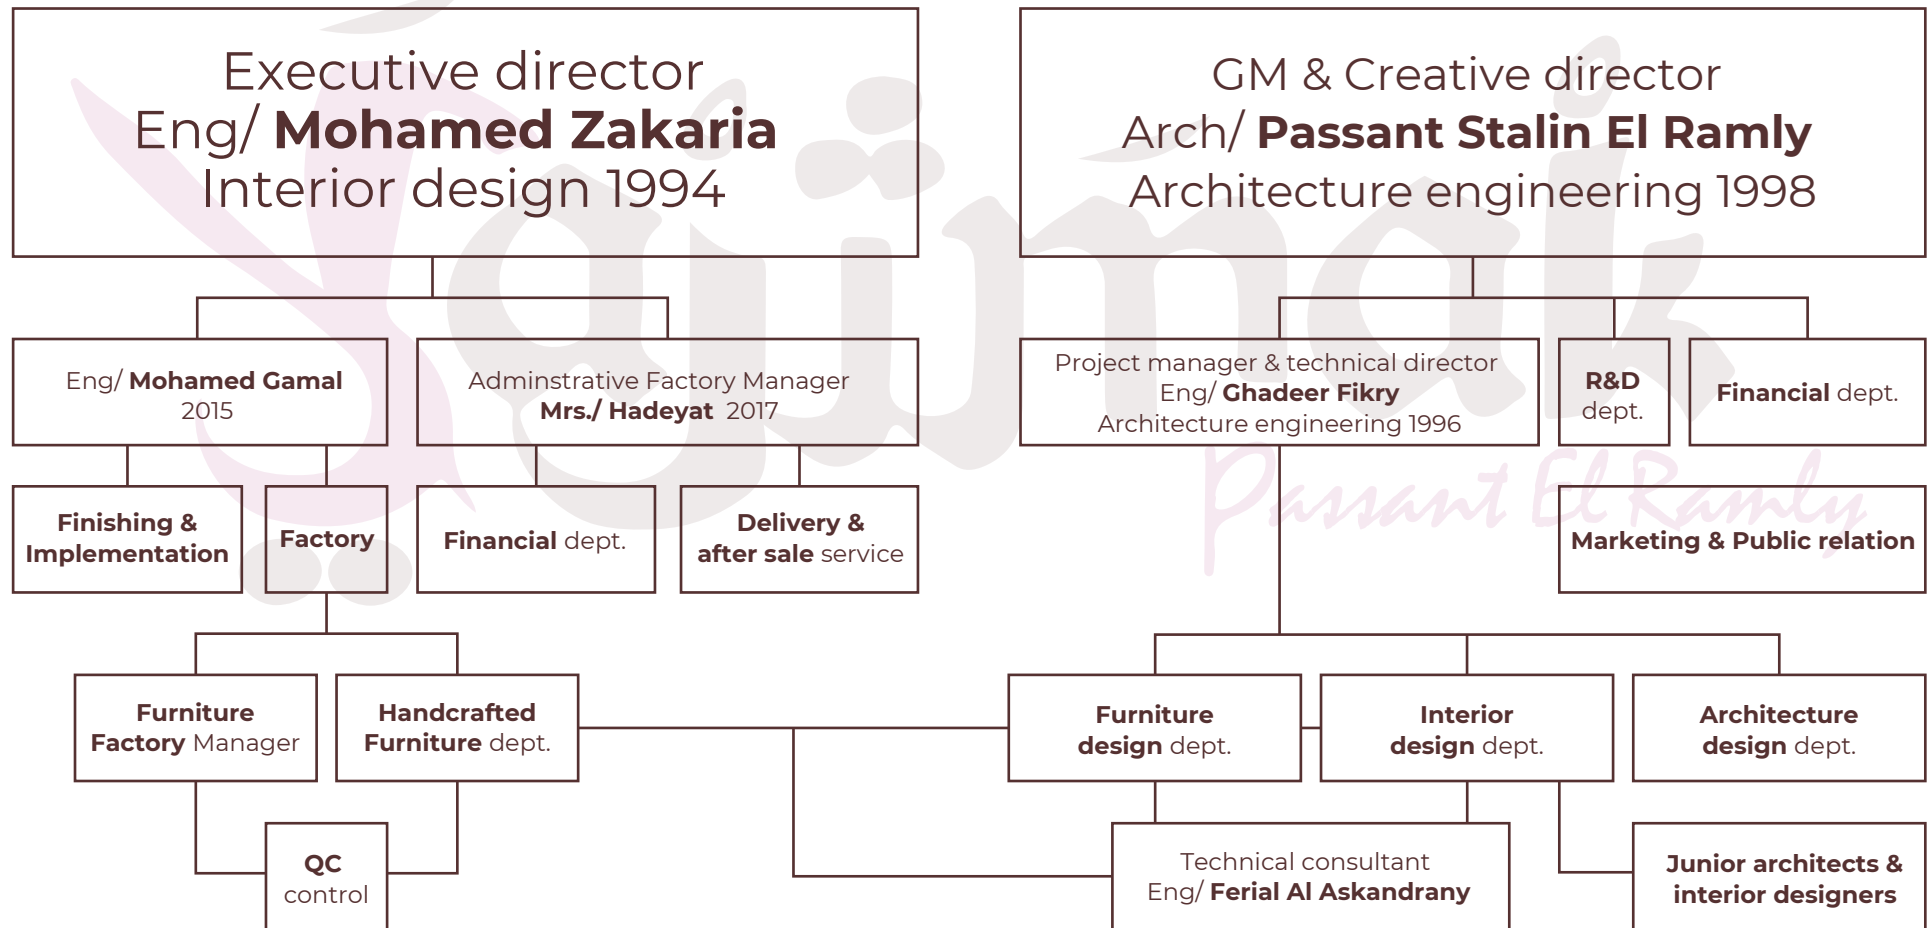

Yashmak organization Chart 2022